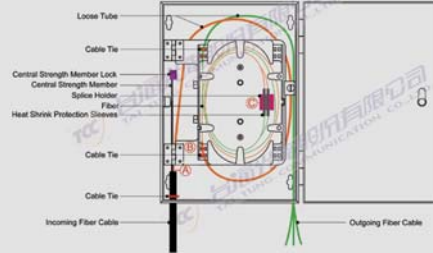

FSP24/48 壁掛式配線箱 Wall-Mount Fiber Splicing Panel

- 壁掛式鋁殼設計。
- 易於安裝和維修。
- 門板可拆卸，方便施工。
- 適合光纖配線收容管理。
- 可根據需求提供客製化設計。
- Light weight wall-mounted aluminum material design.
- Ease of installation and maintenance.
- Removable front door to allow ease of installation.
- Proper loose tube and fiber management to avoid high loss due to bending.
- Customizable according to the requirement.

型號	Model	FSP 24	FSP 48
最大收容芯數	Max. Fiber Storage	24 芯 Fibers	48 芯 Fibers
產品描述	Description	光纖與光纖熔接、收容及管理 Provides storage and protection for loose tube, fibers, splicing and cables.	
收容盤	Splice Tray	2	4
應用於	Application	屋外壁掛 Outdoor Wall-Mount	
尺寸	Size	200(W) x 115(H) x 294(D)mm	200(W) x 293.6(H) x 181.5(D)mm
重量	Weight	1.8kg	2.2kg

FSP 96/192 防水型壁掛式配線箱 Wall-Mount Fiber Splicing Panel

- 壁掛式鋁殼設計。
- 易於安裝和維修。
- 門板可拆卸，方便施工。
- 適合光纖配線收容管理。
- 可根據需求提供客製化設計。
- Light weight wall-mounted aluminum material design.
- Ease of installation and maintenance.
- Removable front door to allow ease of installation.
- Proper loose tube and fiber management to avoid high loss due to bending.
- Customizable according to the requirement.

型號	Model	FSP 96/192
最大收容芯數	Max. Fiber Storage	192 芯 Fibers
產品描述	Description	光纖與光纖熔接、收容及管理 Provides storage and protection for loose tube, fibers, splicing and cables.
收容盤	Splice Tray	最多提供 8 個收容盤，每個收容盤提供最大 24 芯數熔接 Offer a maximum of 8 splice trays. Each splice tray shall contain a maximum of 24 splicing.
應用於	Application	屋外壁掛 Outdoor Wall-Mount
尺寸	Size	250(W) x 400(H) x 500(D)mm
重量	Weight	8.5kg