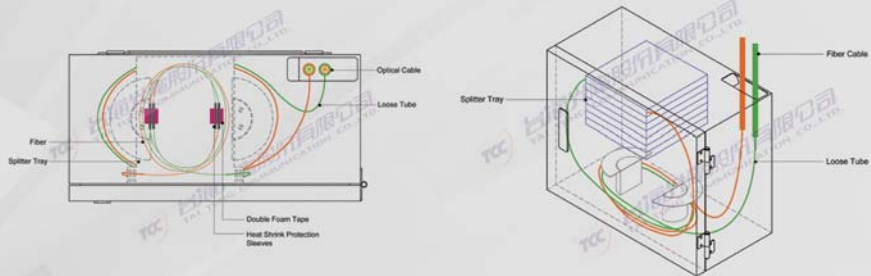

FSP24/48 壁掛式配線箱 Wall-Mount Fiber Splicing Panel

- 壁掛式鋁殼設計。
- 易於安裝和維修。
- 門板可拆卸，方便施工。
- 適合光纖配線收容管理。
- 可根據需求提供客製化設計。
- Light weight wall-mounted aluminum material design.
- Ease of installation and maintenance.
- Removable front door to allow ease of installation.
- Proper loose tube and fiber management to avoid high loss due to bending.
- Customizable according to the requirement.

型號	Model	FSP 24	FSP 48
最大收容芯數	Max. Fiber Storage	24 芯 Fibers	48 芯 Fibers
產品描述	Description	光纖與光纖熔接、收容及管理 Provides storage and protection for loose tube, fibers, splicing and cables.	
收容盤	Splice Tray	2	4
應用於	Application	屋外壁掛 Outdoor Wall-Mount	
尺寸	Size	200(W) x 115(H) x 294(D)mm	200(W) x 293.6(H) x 181.5(D)mm
重量	Weight	1.8kg	2.2kg

FSP 96/192 防水型壁掛式配線箱 Wall-Mount Fiber Splicing Panel

- 壁掛式鋁殼設計。
- 易於安裝和維修。
- 門板可拆卸，方便施工。
- 適合光纖配線收容管理。
- 可根據需求提供客製化設計。
- Light weight wall-mounted aluminum material design.
- Ease of installation and maintenance.
- Removable front door to allow ease of installation.
- Proper loose tube and fiber management to avoid high loss due to bending.
- Customizable according to the requirement.

型號	Model	FSP 96/192
最大收容芯數	Max. Fiber Storage	192 芯 Fibers
產品描述	Description	光纖與光纖熔接、收容及管理 Provides storage and protection for loose tube, fibers, splicing and cables.
收容盤	Splice Tray	最多提供 8 個收容盤，每個收容盤提供最大 24 芯數熔接 Offer a maximum of 8 splice trays. Each splice tray shall contain a maximum of 24 splicing.
應用於	Application	屋外壁掛 Outdoor Wall-Mount
尺寸	Size	250(W) x 400(H) x 500(D)mm
重量	Weight	8.5kg